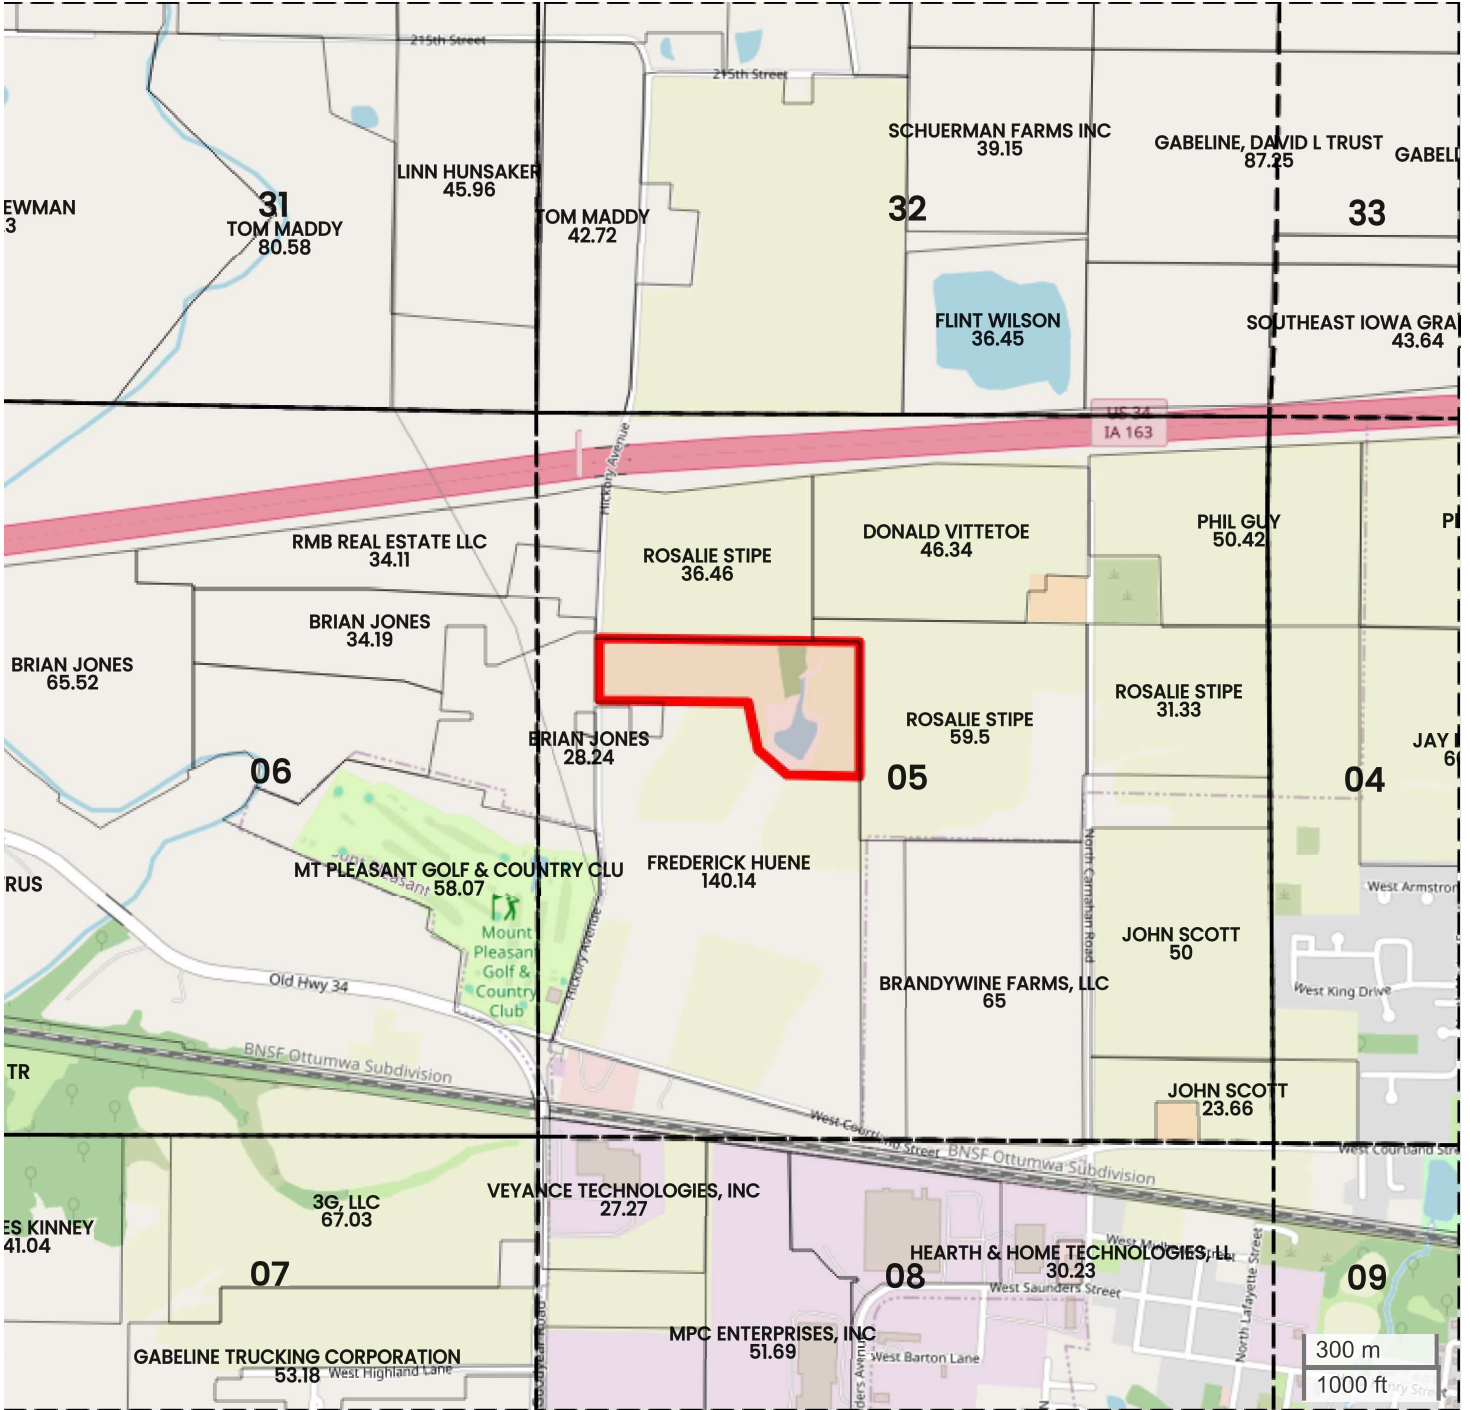

STATLER 27.05
PLAT MAP

Center: 40.982840, -91.578091

05-71N-6W
Center Township
Henry County, IA

FarmWorth, LLC makes no warranties, express or implied, regarding the accuracy of any information provided through FarmWorth.com. User is solely responsible for independently verifying all information prior to use and waives any claims against FarmWorth, LLC arising from inaccuracies in such information.